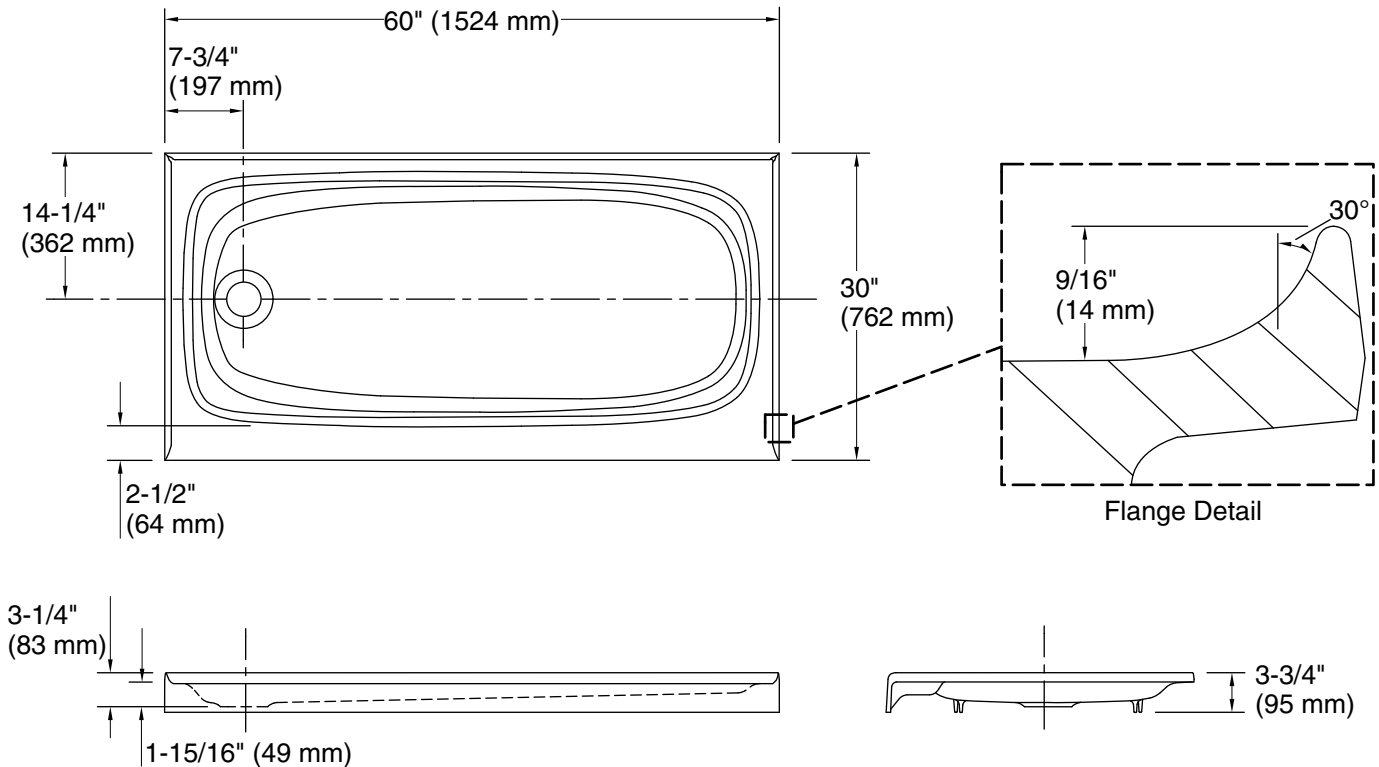

Features

- Spacious shower base offers ample room for showering.
- Safeguard® slip-resistant surface on bath floor.
- Single threshold for alcove installation with three tile-in flanges.
- KOHLER® enameled cast iron.

Color	Code	Description
	0	White
	96	Biscuit
	NY	Dune
	33	Mexican Sand™
	58	Thunder™ Grey
	7	Black Black™

Technical Information

All product dimensions are nominal.

Installation:	Three-wall alcove
Drain location:	Left
Weight:	193 lbs (87.5 kg)
Minimum floor load:	40 lbs/ft ² (195.3 kg/m ²)

Notes

Measure your actual product for rough-in details.

Install this product according to the installation instructions.

Shimming may be required to level the fixture.

Shimming may be required between the stud frame and the fixture.